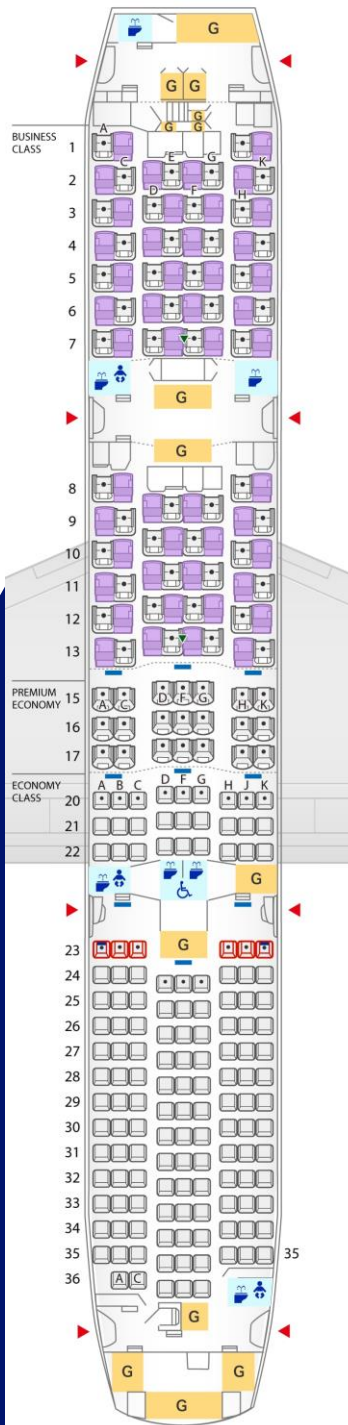

ANA B787-9 Seat Map

HND ↔ FRA/MUC/CDG/VIE
NRT ↔ BRU

BUSINESS CLASS

PREMIUM ECONOMY

ECONOMY CLASS

**BUSINESS
CLASS**

ANA BUSINESS STAGGERED B787-9 / 48 Seat

HND ⇄ FRA/MUC/CDG/VIE
NRT ⇄ BRU

Staggered Seats

Each seat has direct access to the aisle

Reclining Seat

Fully flat seat

Personal Monitor

18-inch touch-panel LCD wide-screen monitor

**PREMIUM
ECONOMY**

ANA Premium Economy B787-9 / 21 Seat

HND ⇄ FRA/MUC/CDG/VIE
NRT ⇄ BRU

Seats

Spacious 38-inch (Approx. 97cm) seat pitch
and 19.3-inch (Approx. 49cm) width

Legrest/Footrest

Footrest starting in the second row

Personal Monitor

11-inch touch-panel LCD monitor

**ECONOMY
CLASS**

ANA Economy Class B787-9 / 147 Seats

HND ⇄ FRA/MUC/CDG/VIE
NRT ⇄ BRU

Seat Pitch

34-inch (Approx. 86 cm) seat pitch
with generous legroom

Footrest

Footrest (starting in the second row)

Personal Monitor